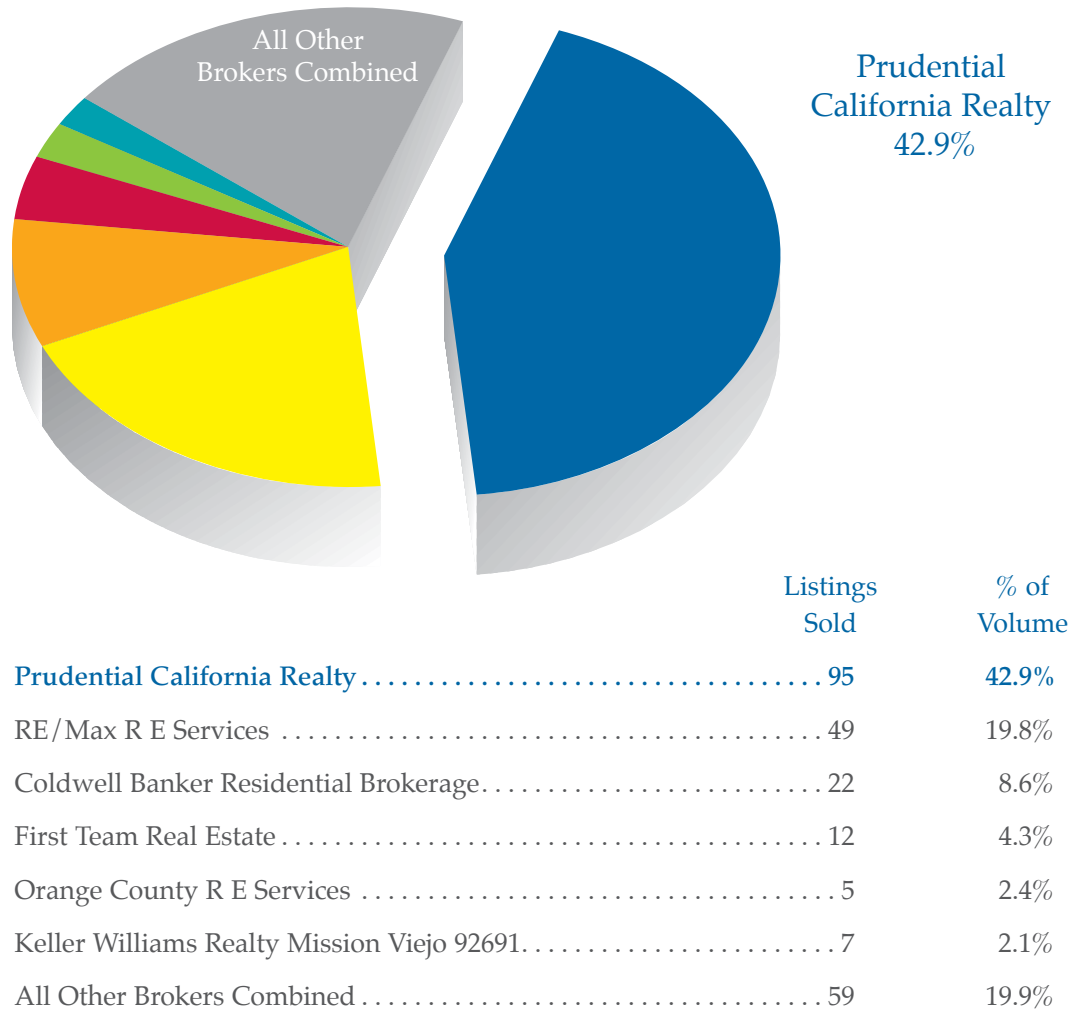

Laguna Niguel Results

\$1 Million-Plus Listings Sold and Closed by Real Estate Firms

Based on data supplied by Southern California Multiple Listing Service and its member Associations of REALTORS. Neither they nor Prudential California Realty are responsible for its accuracy. Analysis dates are April 1, 2005 through March 31, 2006. Does not represent all activity in the marketplace. Some offices acquired during the analysis period.